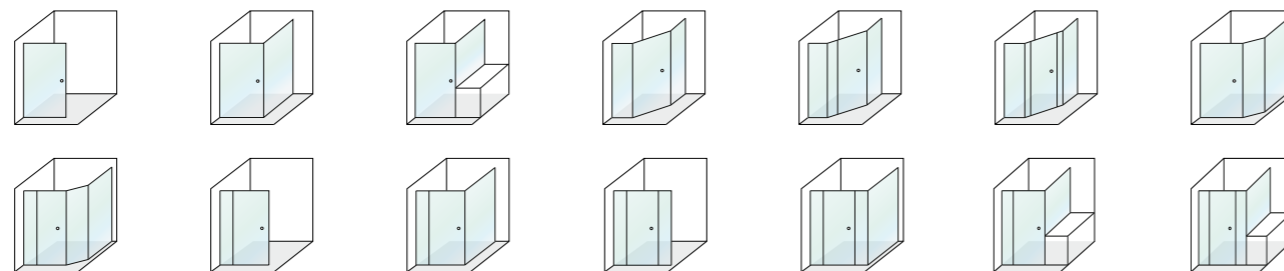

evolution - 90°

The Evolution series features a semi-frameless door for a stylish, spacious feel. The new extrusion profile gives the classic design a contemporary look and makes the enclosure even easier to clean.

evolution - 45°

45° enclosure allows more flexible use of available space. This configuration allows the placement of vanity and toilet on either side of the screen without compromising the door opening.

evolution - 90° with panel

The addition of an infill panel allows the Evolution to be enlarged to suit even the largest bathroom, while keeping the door at a convenient size. The semi-frameless door and panel maintain the airy, spacious feel.

configurations

features

magnetic closing catch

Positive-close magnetic catch ensures the door closes perfectly in line, every time.

pivot patch fitting

Elegant and unobtrusive door pivots are colour matched to co-ordinate with the frame. Stainless steel hinge pins are designed to give a lifetime of trouble-free use.